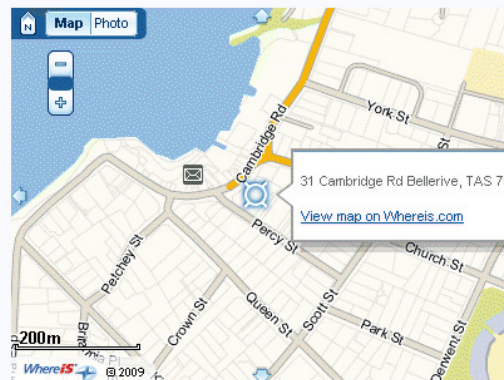

Business East Inc. Business Enterprise Centre

Home

About us

Services

Location

Board

Events and
Networking

Testimonials

Newsletters

Membership

Useful links

Contact us

Location

Left click to open
a print version
of this page.

The Business East Inc. offices are located at Shop 8, 31 Cambridge Rd, Bellerive Village. The offices can be quickly accessed via Percy Street, and free parking is available in the Percy Street Carpark, which is directly behind the Business East Inc. offices.

Easily accessible, with free parking, and a range of services and advice to make your business successful, call John Beard, or Tracey Jordan to make an appointment to visit Business East Inc.